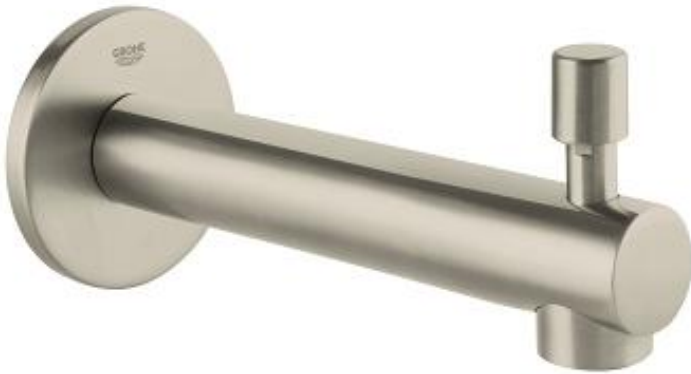

CONCETTO
Tub Spout
MODEL # 13275EN1

Pure Freude
an Wasser

GROHE

ADA

C

Product Description:
CONCETTO
Tub Spout

Standard Specification:

- Wall mount
- GROHE StarLight finish
- Flow control
- Automatic diverter: bath/shower
- 1/2" NPT Male Threads
- 6 11/16" spout reach

Applicable Codes & Standards:

- Energy Policy Act of 1992
- ASME A112.18.1/CSA B125.1
- ICC/ANSI A117.1

Color:

- 13275EN1 Brushed Nickel